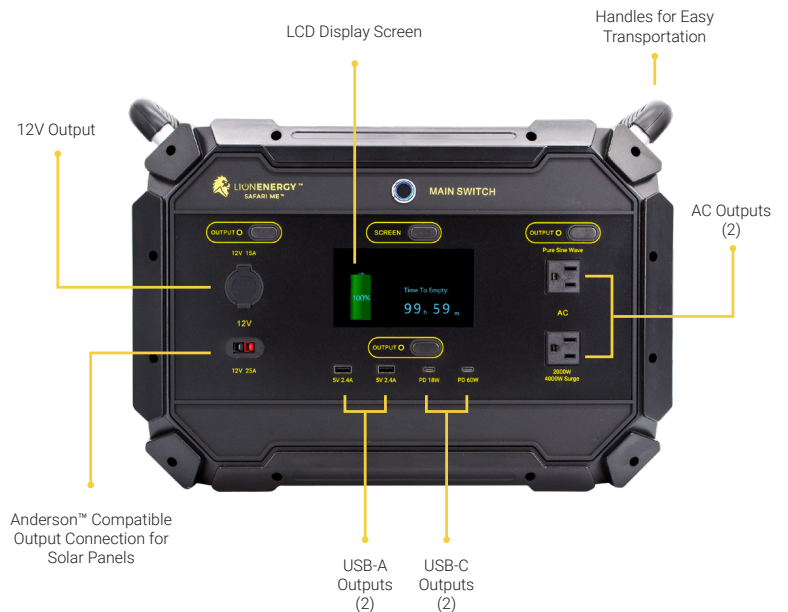

OPTIONAL EXPANSION PACK

Sold separately, this expansion gives you 3x the storage capacity of the battery inside the main Lion Safari ME solar generator.

Dims: 16.7 x 9.6 x 9.8
Weight: 44 lbs
Charge Retention: Up to 2 Years
Min. Charge Time with Main Unit: 4.5 hours
Cycle Life: 3,500+
Pricing: MSRP - $1,749

*Connects to unit via the included External Pack Connector Cable

OPTIONAL LION 100™ 24V SOLAR PANEL

Sold separately, harness the power of the sun to charge the Safari ME solar generator. Connect up to 6 panels to charge in as little as 90 minutes.

Dims: 26.6 x 40 x 1
Weight: 22 lbs
Rated Capacity: 100Wh / 18V @ 5.56A
Life Cycles: 20 Years
Pricing: MSRP - $299